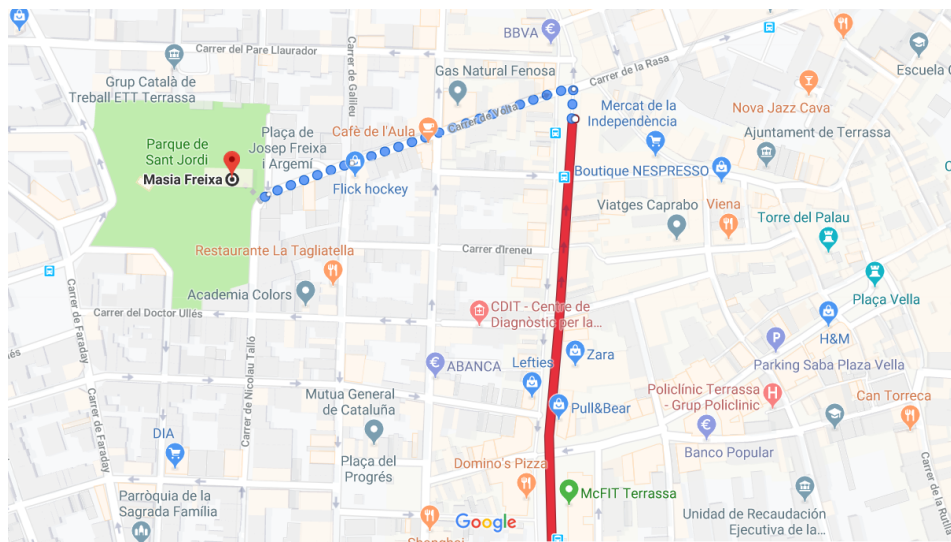

- Take bus number 9 from the Concili Egarenc bus Stop (just in front of the hotel, next to the wine shop). Bus number 9 every 10-15min. (Note: From 3 June some bus lines will have increased frequencies and activity hours, lines 8 and 9 among them. Timetables are not available yet (26/05).)
- Get off the Bus at the Mercat bus Stop (next to city center)
- Take Volta Street. Walk 3-4 min. to Parc Sant Jordi, where the Masia Freixa is.
- Total travel time about 10 minutes.

Figure 1: To Masia Freixa: Bus Number 9 + walking

Figure 2: To Masia Freixa: walking area

Bus 9 (Rambla Up) and 8 (Rambla Down)

Note: From 3 June some bus lines will have increased frequencies and activity hours, lines 8 and 9 among them. Timetables are not available yet (26/05).

Figure 3: Bus line 9 timetable from Concili Egarenc. Direction to city centre.

Sentit: **AVINGUDES-AVINGUDES**

L8 FEINERS > Mercat

	05h	06h	07h	08h	09h	10h	11h
MATI	05:26	06:13	07:00	08:11	09:07	10:07	11:09
		06:32	07:19	08:21	09:16	10:18	11:22
			07:38	08:31	09:27	10:31	11:35
			07:48	08:42	09:38	10:45	11:48
			07:58	08:54	09:50	10:57	
					09:59		
	12h	13h	14h	15h	16h	17h	18h
TARDA	12:00	13:05	14:09	15:10	16:01	17:02	18:08
	12:13	13:17	14:19	15:20	16:11	17:13	18:19
	12:26	13:29	14:28	15:30	16:22	17:25	18:30
	12:39	13:38	14:38	15:40	16:31	17:37	18:41
	12:52	13:47	14:48	15:51	16:42	17:47	18:52
		13:57	14:59		16:52	17:57	
	19h	20h	21h	22h	23h		
NIT	19:03	20:08	21:06	22:03	23:34		
	19:14	20:16	21:16	22:49			
	19:24	20:26	21:31				
	19:35	20:35	21:42				
	19:46	20:45	21:55				
	19:57	20:56					

Figure 4: Bus line 8 timetable from Mercat. Direction from city centre to Venue.