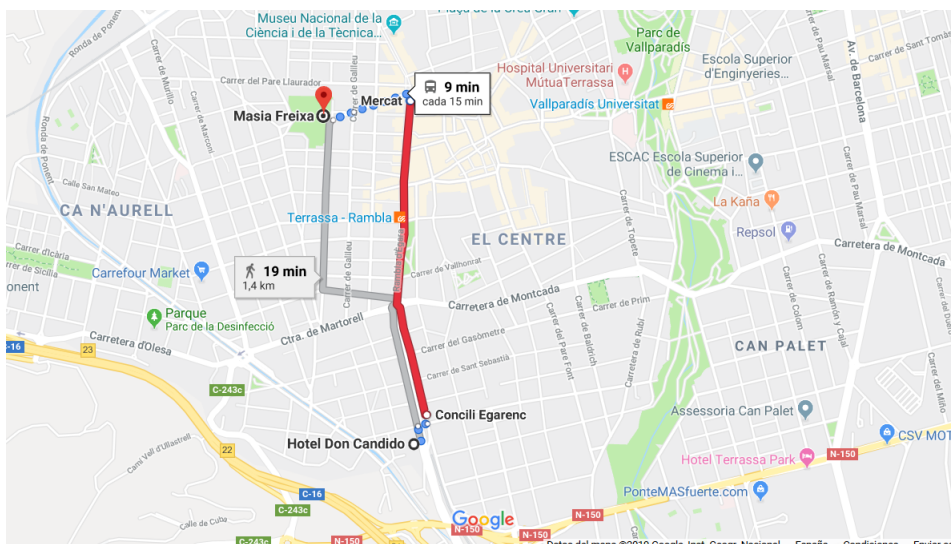

CoDaWork2019 Ice Breaker

Monday, 3 June, 2019 • Ice Breaker Party. Masia Freixa

- Meeting time: 20h
- Meeting place: Meet you there!
- Friendly gathering. No etiquette requirement.

How to go to Masia Freixa from the hotel Venue

- Take bus number 9 from the Concili Egarenc bus Stop (just in front of the hotel, next to the wine shop). Bus number 9 every 10-15min. (Note: From 3 June some bus lines will have increased frequencies and activity hours, lines 8 and 9 among them. Timetables are not available yet (26/05).)
- Get off the Bus at the Mercat bus Stop (next to city center)
- Take Volta Street. Walk 3-4 min. to Parc Sant Jordi, where the Masia Freixa is.
- Total travel time about 10 minutes.

Figure 1: To Masia Freixa: Bus Number 9 + walking

Figure 2: To Masia Freixa: walking area

Bus 9 (Rambla Up) and 8 (Rambla Down)

Note: From 3 June some bus lines will have increased frequencies and activity hours, lines 8 and 9 among them. Timetables are not available yet (26/05).

Figure 4: Bus line 8 timetable from Mercat. Direction from city centre to Venue.